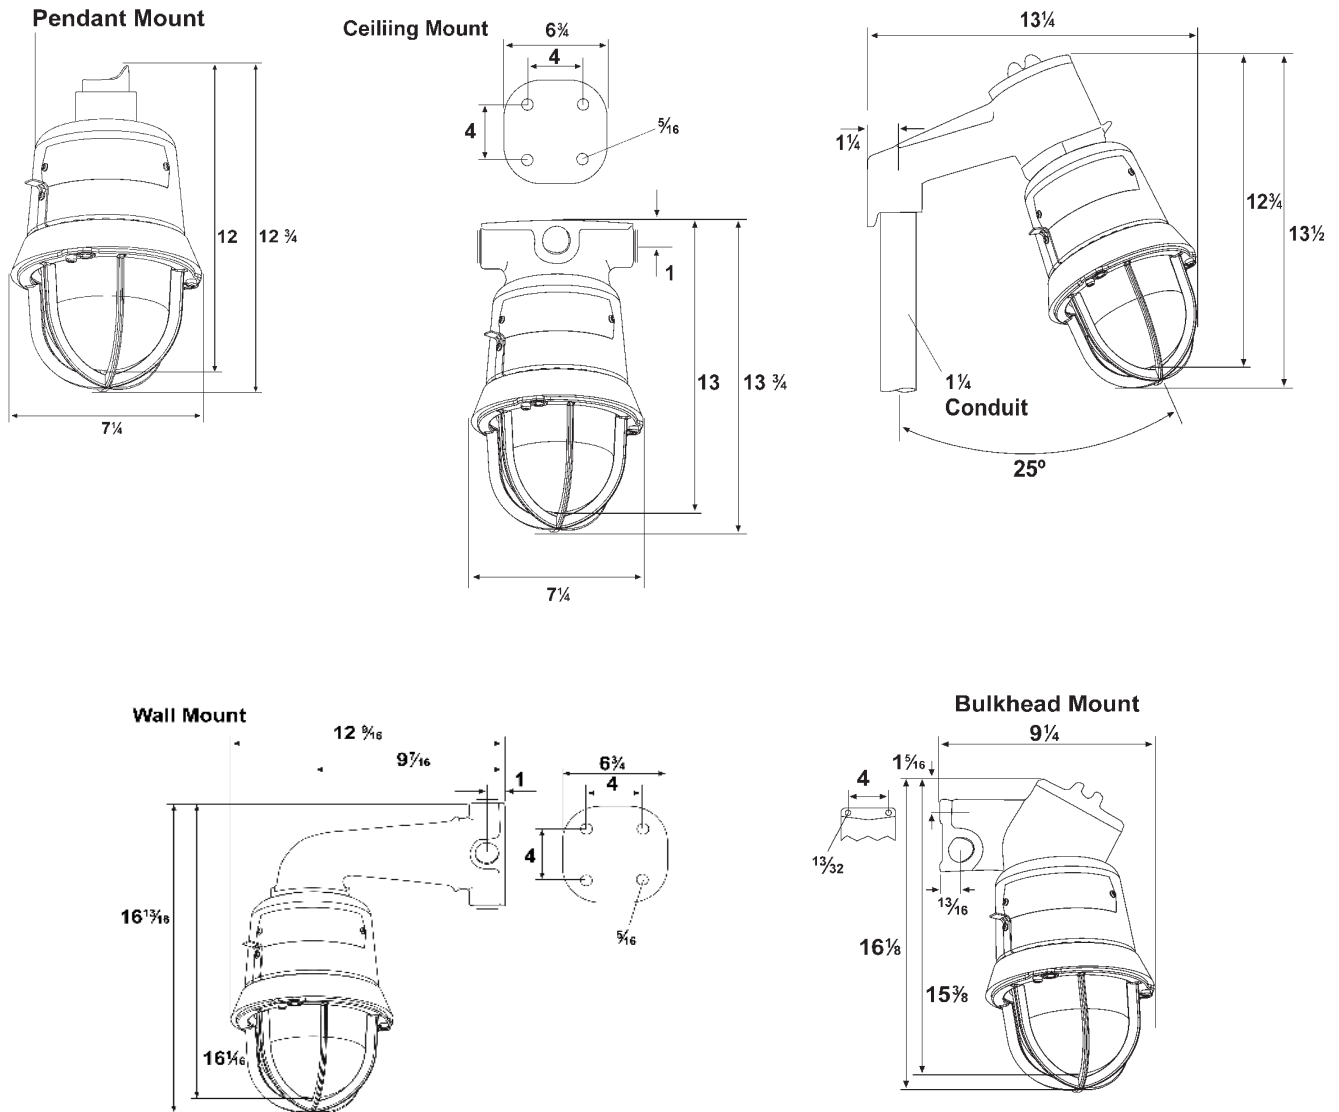

EVI Series Explosionproof Incandescent Luminaires

Medium Base Dimensions and Weights

2L

Factory Sealed
100-500W Medium and Mogul Base

Medium Base EVI Luminaire Dimensions (Inches):

Medium Base Net Luminaire Weights (lbs.):

EVI301 with guard

11 lbs.

Add mounting modules:

Pendant	1.0 lbs
Ceiling	2.0 lbs
Wall	4.5 lbs
Bulkhead	2.2 lbs
Stanchion	2.5 lbs

Add for Reflectors

RD636 (Dome Reflector, Small)	1.5 lbs
RA636 (Angle Reflector, Small)	1.0 lbs
RD739 (Dome Reflector, Small)	2.0 lbs
RA739 (Angle Reflector, Small)	1.4 lbs

2L Incandescent Fixtures

Factory Sealed
100-500W Medium and Mogul Base

Medium Base EVI Luminaire Dimensions (Inches):

Mogul Base Net Luminaire Weights (lbs.):

EVI501 with guard 24 lbs.

Add mounting modules: