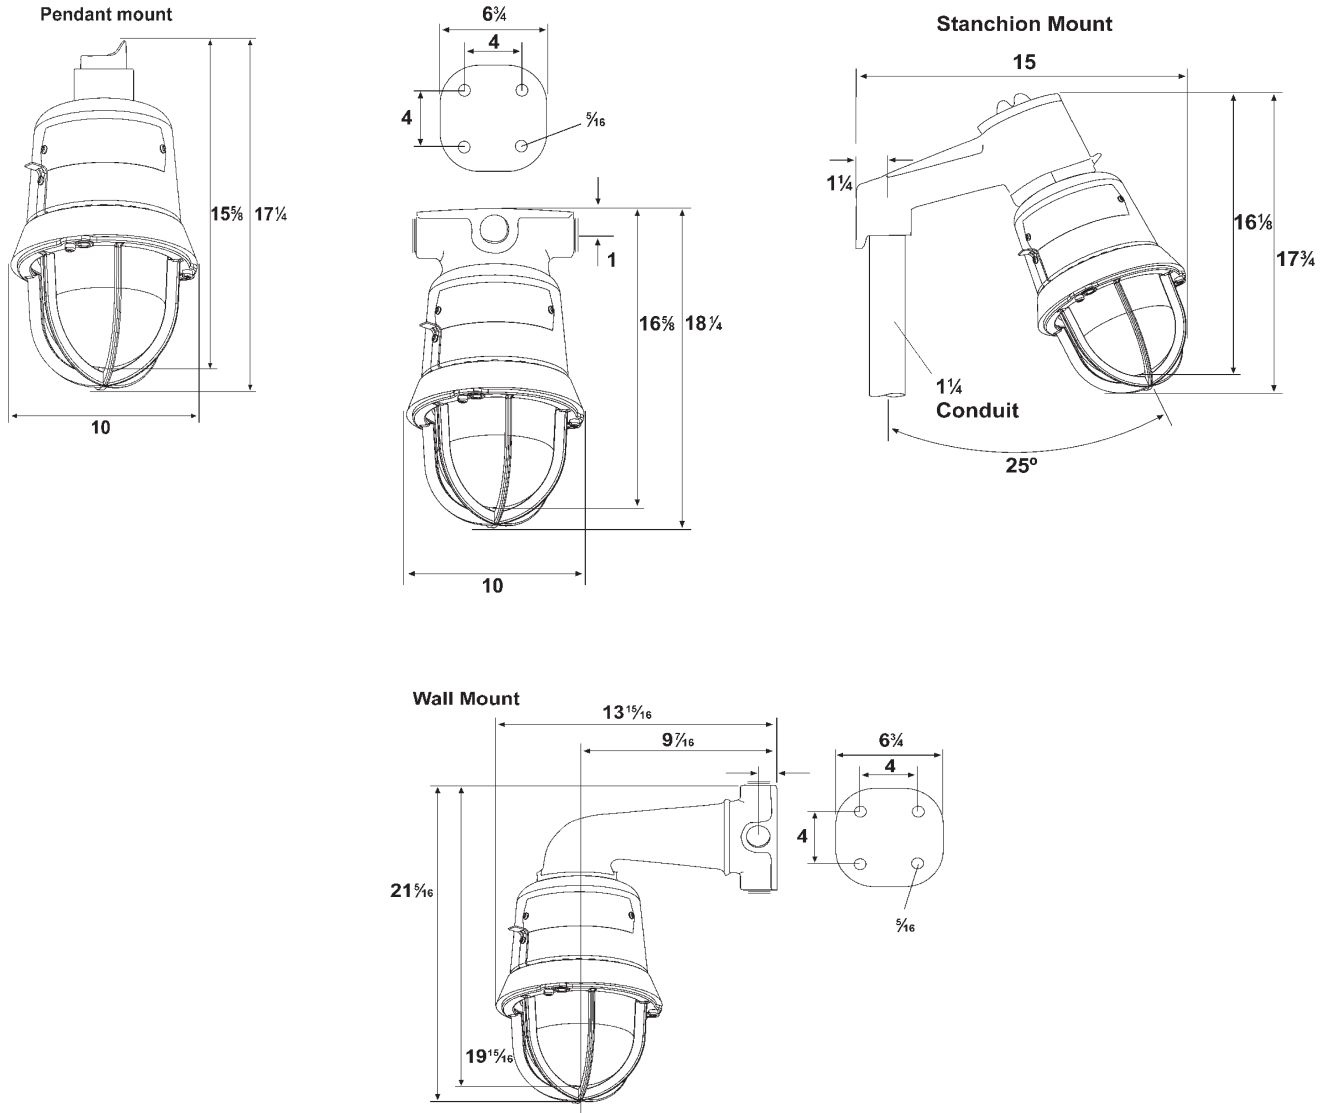

EVI Series Explosionproof Incandescent Luminaires

Medium Base Dimensions and Weights

2L

Factory Sealed
100-500W Medium and Mogul Base

Medium Base EVI Luminaire Dimensions (Inches):

Medium Base Net Luminaire Weights (lbs.):

EVI301 with guard

11 lbs.

Add mounting modules:

Pendant	1.0 lbs
Ceiling	2.0 lbs
Wall	4.5 lbs
Bulkhead	2.2 lbs
Stanchion	2.5 lbs

Add for Reflectors

RD636 (Dome Reflector, Small)	1.5 lbs
RA636 (Angle Reflector, Small)	1.0 lbs
RD739 (Dome Reflector, Small)	2.0 lbs
RA739 (Angle Reflector, Small)	1.4 lbs

2L Incandescent Fixtures

Factory Sealed
100-500W Medium and Mogul Base

Medium Base EVI Luminaire Dimensions (Inches):

Mogul Base Net Luminaire Weights (lbs.):

EVI501 with guard 24 lbs.

Add mounting modules: